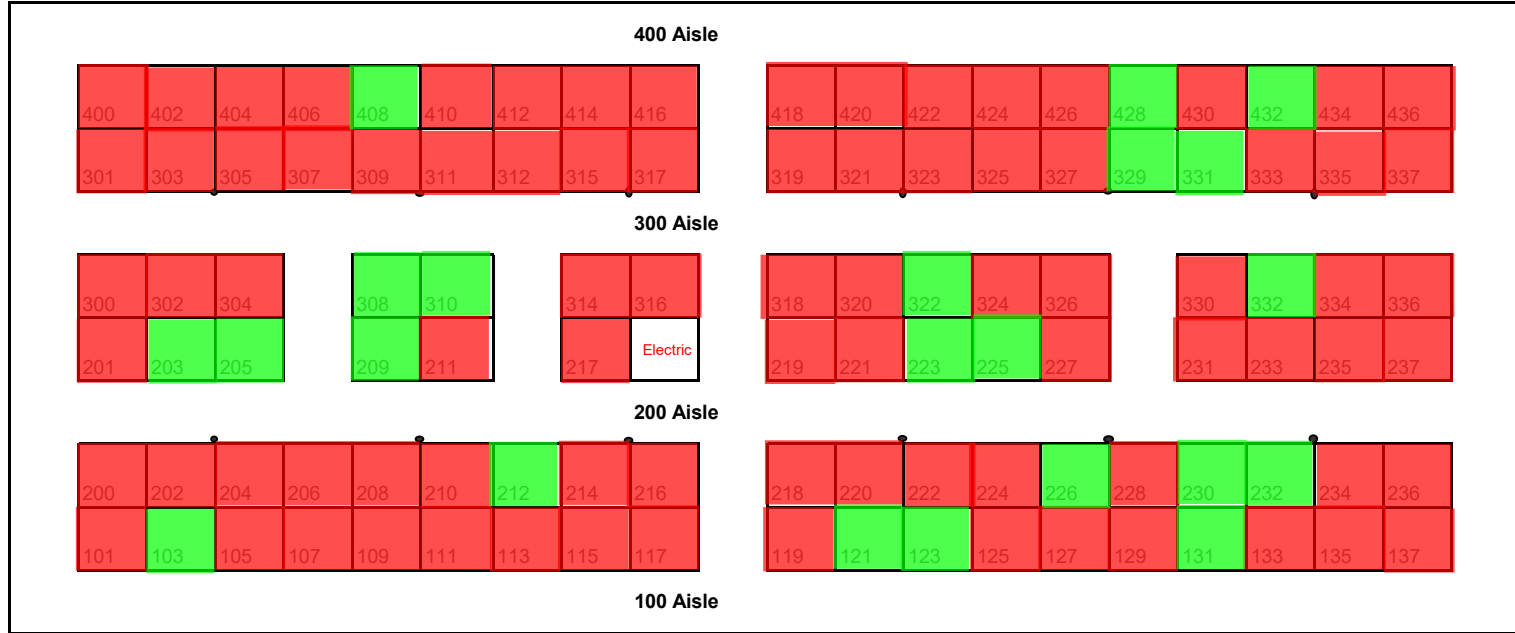

Available spaces

Not Available

# NORWALK 25 - Tents

100'x220'

● Tent Pole- 7" Diameter

Updated February, 12 2025